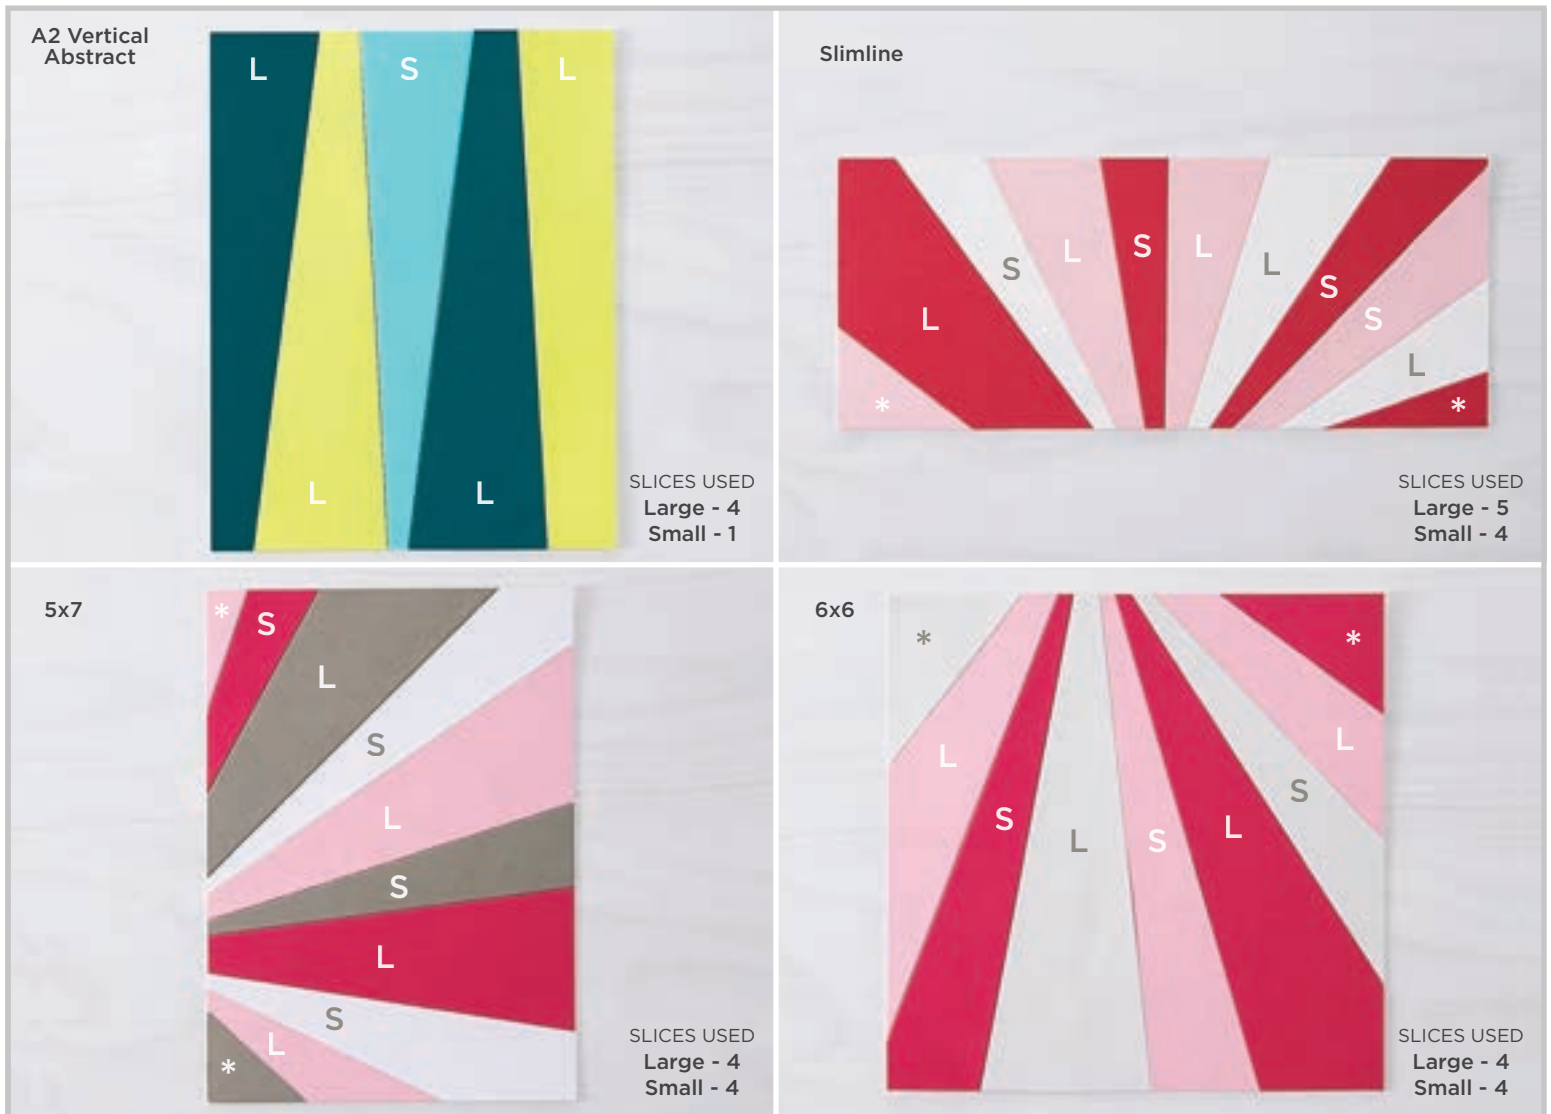

COLORBLOCK SLICES DIE

S4-1101

Use this guide to create various colorblock patterns

<p>A2 Sunrays Landscape</p> <p>SLICES USED Large - 5 Small - 5</p>	<p>A2 Sunrays Portrait</p> <p>SLICES USED Small - 12</p>
<p>A2 Horizontal Abstract</p> <p>SLICES USED Large - 4 Small - 3</p>	<p>A2 Portrait</p> <p>SLICES USED Large - 4 Small - 4</p>

*USE TRIMMED PIECES ON ENDS

COLORBLOCK SLICES DIE

S4-1101

Use this guide to create various colorblock patterns

*USE TRIMMED PIECES ON ENDS